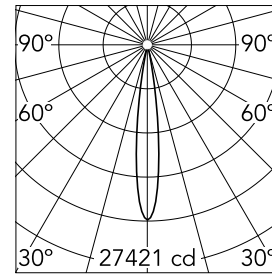

Main specifications

Number of heads	1	Net lumen (lm)	2003
Lamp category	LED	Mountings	Recessed
Power (W)	22W	Environment	Indoor dry location
CCT (K)	4000K		
CRI	90		

Optical

Lighting type	Direct
LED type	LED array
Light distribution	Symmetric
Optical type	Spot
Beam angle (°)	14
Beam angle C90-270 (°)	14

Physical

Color	White
Orientation	Fixed
Recessed depth (mm)	129
Spot diameter (mm)	90

Note

Please select 500 mA setting in the remote driver to match the power of the Adjustable version.

Light Shadow Pro Ø 90 Fixed Optic Spot