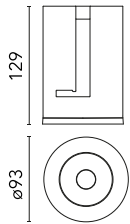

Main specifications

Number of heads	1	Net lumen (lm)	2003
Lamp category	LED	Mountings	Recessed
Power (W)	22W	Environment	Indoor dry location
CCT (K)	4000K		
CRI	90		

Optical

Lighting type	Direct
LED type	LED array
Light distribution	Symmetric
Optical type	Spot
Beam angle (°)	14
Beam angle C90-270 (°)	14

Physical

Color	White
Orientation	Fixed
Recessed depth (mm)	129
Spot diameter (mm)	90

Note

Please select 500 mA setting in the remote driver to match the power of the Adjustable version.

Light Shadow Pro Ø 90 Fixed Optic Spot