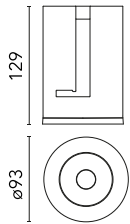

Light Shadow Pro Ø 90 Fixed Optic Spot

New

03.9920.14 - Black

LED lighting module, with low glare, to be inserted in the recessed frames (not included), installation through a bayonet system with interchangeable spots. Remote driver not included.