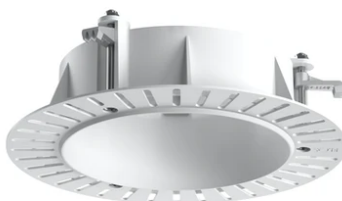

Continuous current power supply 220/240V – 50/60Hz. Adjustable Current 300mA-13W / 350mA-15W / 400mA-18W / 450mA-20W / 500mA-22W / 550mA-24W / 600mA-27W / 650mA-29W / 700mA-31W / 750mA-32W / 800mA-33W / 850mA-35W / 900mA-38W / 950mA-40W / 1000/1050mA-42W
60.9162

Installation Frame No Trim
08.0193.00

Non dimmable continuous current power supply of 24W, 110/277V – 50/60Hz, with power current selected through adjustable 500 mA/600 mA switch
60.9523