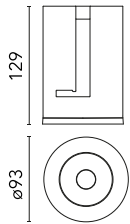

Main specifications

Number of heads	1	Net lumen (lm)	1936
Lamp category	LED	Mountings	Recessed
Power (W)	22W	Environment	Indoor dry location
CCT (K)	3000K		
CRI	90		

Optical

Lighting type	Direct
LED type	LED array
Light distribution	Symmetric
Optical type	Medium
Beam angle (°)	27
Beam angle C90-270 (°)	27

Physical

Color	White
Orientation	Fixed
Recessed depth (mm)	129
Weight (kg)	0.54
Spot diameter (mm)	90

Note

Please select 500 mA setting in the remote driver to match the power of the Adjustable version.

Light Shadow Pro Ø 90 Fixed Optic Medium