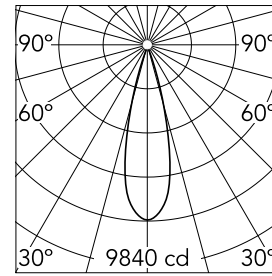

Main specifications

Number of heads	1	Net lumen (lm)	1936
Lamp category	LED	Mountings	Recessed
Power (W)	22W	Environment	Indoor dry location
CCT (K)	3000K		
CRI	90		

Optical

Lighting type	Direct
LED type	LED array
Light distribution	Symmetric
Optical type	Medium
Beam angle (°)	27
Beam angle C90-270 (°)	27

Physical

Color	White
Orientation	Fixed
Recessed depth (mm)	129
Weight (kg)	0.54
Spot diameter (mm)	90

Note

Please select 500 mA setting in the remote driver to match the power of the Adjustable version.

Light Shadow Pro Ø 90 Fixed Optic Medium