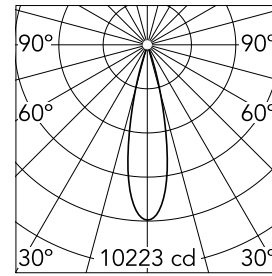

Main specifications

Number of heads	1	Net lumen (lm)	1853
Lamp category	LED	Mountings	Recessed
Power (W)	22W	Environment	Indoor dry location
CCT (K)	2700K		
CRI	90		

Optical

Lighting type	Direct
LED type	LED array
Light distribution	Symmetric
Optical type	Medium
Beam angle (°)	24
Beam angle C90-270 (°)	24

Physical

Color	Black
Orientation	Fixed
Recessed depth (mm)	129
Weight (kg)	0.54
Spot diameter (mm)	90

Note

Please select 500 mA setting in the remote driver to match the power of the Adjustable version.

Light Shadow Pro Ø 90 Fixed Optic Medium