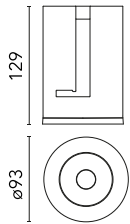

Main specifications

Number of heads	1	Net lumen (lm)	1853
Lamp category	LED	Mountings	Recessed
Power (W)	22W	Environment	Indoor dry location
CCT (K)	2700K		
CRI	90		

Optical

Lighting type	Direct
LED type	LED array
Light distribution	Symmetric
Optical type	Medium
Beam angle (°)	24
Beam angle C90-270 (°)	24

Physical

Color	Black
Orientation	Fixed
Recessed depth (mm)	129
Weight (kg)	0.54
Spot diameter (mm)	90

Note

Please select 500 mA setting in the remote driver to match the power of the Adjustable version.

Light Shadow Pro Ø 90 Fixed Optic Medium