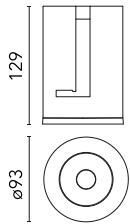

Light Shadow Pro Ø 90 Fixed Optic Medium

New

03.9961.06 - Chrome

LED lighting module, with low glare, to be inserted in the recessed frames (not included), installation through a bayonet system with interchangeable spots. Remote driver not included.