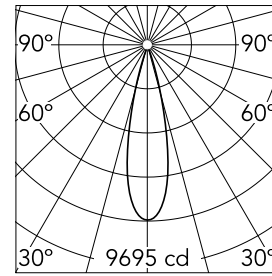

### Main specifications

Number of heads	1	Net lumen (lm)	1793
Lamp category	LED	Mountings	Recessed
Power (W)	22W	Environment	Indoor dry location
CCT (K)	2700K		
CRI	90		

### Optical

Lighting type	Direct
LED type	LED array
Light distribution	Symmetric
Optical type	Medium
Beam angle (°)	25
Beam angle C90-270 (°)	25

Beam Angle:	25°		
	h(m)	E(lx)	D(m)
1	9695	0.44	
2	2424	0.88	
3	1077	1.32	
4	606	1.76	
5	388	2.20	

### Physical

Color	Chrome
Orientation	Fixed
Recessed depth (mm)	129
Weight (kg)	0.54
Spot diameter (mm)	90