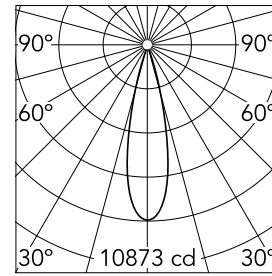

Main specifications

Number of heads	1	Net lumen (lm)	2011
Lamp category	LED	Mountings	Recessed
Power (W)	22W	Environment	Indoor dry location
CCT (K)	4000K		
CRI	90		

Optical

Lighting type	Direct
LED type	LED array
Light distribution	Symmetric
Optical type	Medium
Beam angle (°)	25
Beam angle C90-270 (°)	25

Physical

Color	Chrome
Orientation	Fixed
Recessed depth (mm)	129
Spot diameter (mm)	90

Note

Please select 500 mA setting in the remote driver to match the power of the Adjustable version.

Light Shadow Pro Ø 90 Fixed Optic Medium