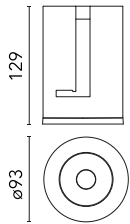

Main specifications

Number of heads	1	Net lumen (lm)	2011
Lamp category	LED	Mountings	Recessed
Power (W)	22W	Environment	Indoor dry location
CCT (K)	4000K		
CRI	90		

Optical

Lighting type	Direct
LED type	LED array
Light distribution	Symmetric
Optical type	Medium
Beam angle (°)	25
Beam angle C90-270 (°)	25

Physical

Color	Chrome
Orientation	Fixed
Recessed depth (mm)	129
Spot diameter (mm)	90

Note

Please select 500 mA setting in the remote driver to match the power of the Adjustable version.

Light Shadow Pro Ø 90 Fixed Optic Medium