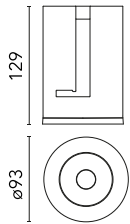

Main specifications

Number of heads	1	Net lumen (lm)	1878
Lamp category	LED	Mountings	Recessed
Power (W)	22W	Environment	Indoor dry location
CCT (K)	3000K		
CRI	90		

Optical

Lighting type	Direct
LED type	LED array
Light distribution	Symmetric
Optical type	Flood
Beam angle (°)	39
Beam angle C90-270 (°)	39

Physical

Color	White
Orientation	Fixed
Recessed depth (mm)	129
Weight (kg)	0.54
Spot diameter (mm)	90

Note

Please select 500 mA setting in the remote driver to match the power of the Adjustable version.

Light Shadow Pro Ø 90 Fixed Optic Flood