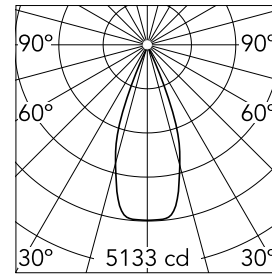

Main specifications

Number of heads	1	Net lumen (lm)	1878
Lamp category	LED	Mountings	Recessed
Power (W)	22W	Environment	Indoor dry location
CCT (K)	3000K		
CRI	90		

Optical

Lighting type	Direct
LED type	LED array
Light distribution	Symmetric
Optical type	Flood
Beam angle (°)	39
Beam angle C90-270 (°)	39

Physical

Color	White
Orientation	Fixed
Recessed depth (mm)	129
Weight (kg)	0.54
Spot diameter (mm)	90

Note

Please select 500 mA setting in the remote driver to match the power of the Adjustable version.

Light Shadow Pro Ø 90 Fixed Optic Flood