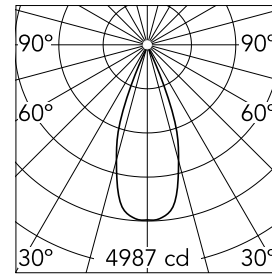

Main specifications

| | | | |
|------------------------|-------|-----------------------|---------------------|
| Number of heads | 1 | Net lumen (lm) | 1799 |
| Lamp category | LED | Mountings | Recessed |
| Power (W) | 22W | Environment | Indoor dry location |
| CCT (K) | 2700K | | |
| CRI | 90 | | |

Optical

| | |
|-------------------------------|-----------|
| Lighting type | Direct |
| LED type | LED array |
| Light distribution | Symmetric |
| Optical type | Flood |
| Beam angle (°) | 39 |
| Beam angle C90-270 (°) | 39 |

Beam Angle: 39°

| h(m) | E(lx) | D(m) |
|------|-------|------|
| 1 | 4987 | 0.70 |
| 2 | 1247 | 1.40 |
| 3 | 554 | 2.10 |
| 4 | 312 | 2.81 |
| 5 | 199 | 3.51 |

Luminous flux luminaire
1799 lm

Electrical

Physical

| | |
|----------------------------|--------|
| Color | Chrome |
| Orientation | Fixed |
| Recessed depth (mm) | 129 |
| Weight (kg) | 0.54 |
| Spot diameter (mm) | 90 |

Note

Please select 500 mA setting in the remote driver to match the power of the Adjustable version.