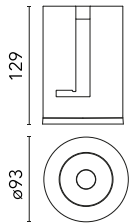

Main specifications

| | | | |
|------------------------|-------|-----------------------|---------------------|
| Number of heads | 1 | Net lumen (lm) | 1799 |
| Lamp category | LED | Mountings | Recessed |
| Power (W) | 22W | Environment | Indoor dry location |
| CCT (K) | 2700K | | |
| CRI | 90 | | |

Optical

| | |
|-------------------------------|-----------|
| Lighting type | Direct |
| LED type | LED array |
| Light distribution | Symmetric |
| Optical type | Flood |
| Beam angle (°) | 39 |
| Beam angle C90-270 (°) | 39 |

Beam Angle: 39°

| h(m) | E(lx) | D(m) |
|------|-------|------|
| 1 | 4987 | 0.70 |
| 2 | 1247 | 1.40 |
| 3 | 554 | 2.10 |
| 4 | 312 | 2.81 |
| 5 | 199 | 3.51 |

Luminous flux luminaire
1799 lm

Electrical

Physical

| | |
|----------------------------|--------|
| Color | Chrome |
| Orientation | Fixed |
| Recessed depth (mm) | 129 |
| Weight (kg) | 0.54 |
| Spot diameter (mm) | 90 |

Note

Please select 500 mA setting in the remote driver to match the power of the Adjustable version.