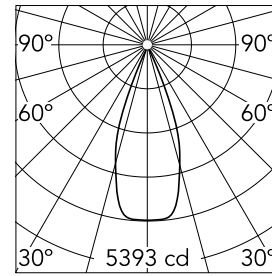

Main specifications

Number of heads	1	Net lumen (lm)	1974
Lamp category	LED	Mountings	Recessed
Power (W)	22W	Environment	Indoor dry location
CCT (K)	4000K		
CRI	90		

Optical

Lighting type	Direct
LED type	LED array
Light distribution	Symmetric
Optical type	Flood
Beam angle (°)	39
Beam angle C90-270 (°)	39

Physical

Color	White
Orientation	Fixed
Recessed depth (mm)	129
Spot diameter (mm)	90

Note

Please select 500 mA setting in the remote driver to match the power of the Adjustable version.

Light Shadow Pro Ø 90 Fixed Optic Flood