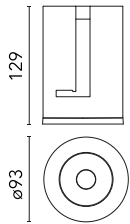

Main specifications

Number of heads	1	Net lumen (lm)	1974
Lamp category	LED	Mountings	Recessed
Power (W)	22W	Environment	Indoor dry location
CCT (K)	4000K		
CRI	90		

Optical

Lighting type	Direct
LED type	LED array
Light distribution	Symmetric
Optical type	Flood
Beam angle (°)	39
Beam angle C90-270 (°)	39

Physical

Color	White
Orientation	Fixed
Recessed depth (mm)	129
Spot diameter (mm)	90

Note

Please select 500 mA setting in the remote driver to match the power of the Adjustable version.

Light Shadow Pro Ø 90 Fixed Optic Flood