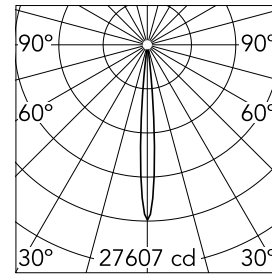

Main specifications

Number of heads	1	Net lumen (lm)	808
Lamp category	LED	Mountings	Recessed
Power (W)	10W	Environment	Indoor dry location
CCT (K)	3000K		
CRI	90		

Optical

Lighting type	Direct
LED type	LED array
Light distribution	Symmetric
Optical type	Super spot
Beam angle (°)	9
Beam angle C90-270 (°)	9

Physical

Color	White	Rotation (°)	355
Orientation	Adjustable	Spot diameter (mm)	90
Recessed depth (mm)	111		
Weight (kg)	0.54		
Tilt (°)	35		

Light Shadow Pro Ø 90 Adjustable Optic Super Spot

Continuous current power supply,
Mains dimming, leading & trailing edge
220/240V – 50/60Hz, 300mA-14W /
350mA-17W / 400mA-19W /
450/500/600/650/700/750/800/900mA –
20W
60.9467