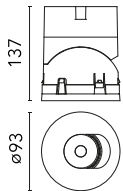

Main specifications

Number of heads	1	Net lumen (lm)	808
Lamp category	LED	Mountings	Recessed
Power (W)	10W	Environment	Indoor dry location
CCT (K)	3000K		
CRI	90		

Optical

Lighting type	Direct
LED type	LED array
Light distribution	Symmetric
Optical type	Super spot
Beam angle (°)	9
Beam angle C90-270 (°)	9

Physical

Color	White	Rotation (°)	355
Orientation	Adjustable	Spot diameter (mm)	90
Recessed depth (mm)	111		
Weight (kg)	0.54		
Tilt (°)	35		

Light Shadow Pro Ø 90 Adjustable Optic Super Spot

Continuous current power supply,
Mains dimming, leading & trailing edge
220/240V – 50/60Hz, 300mA-14W /
350mA-17W / 400mA-19W /
450/500/600/650/700/750/800/900mA –
20W
60.9467