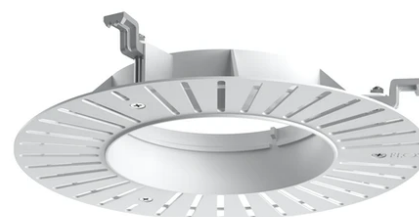

Light Shadow Pro Ø 90 Adjustable Optic Super Spot

Installation Frame Trim
08.0165.14

Continuous current power supply
220/240V – 50/60Hz. Adjustable Current
300mA-13W / 350mA-15W / 400mA-18W
/ 450mA-20W / 500mA-22W / 550mA-
24W / 600mA-27W / 650mA-29W /
700mA-31W / 750mA-32W / 800mA-33W
/ 850mA-35W / 900mA-38W / 950mA-
40W / 1000/1050mA-42W
60.9162

Continuous current power supply of
13-20W, 110/240V – 50/60Hz with power
current selected through adjustable
300 mA – 15W / 350 mA – 18W /
400/450/500/550/600/
650/700/750/800/850/900 mA – 15W.
switch. 0/1-10V or push dimming
60.9188