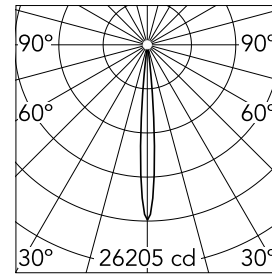

### Main specifications

<b>Number of heads</b>	1	<b>Net lumen (lm)</b>	764
<b>Lamp category</b>	LED	<b>Mountings</b>	Recessed
<b>Power (W)</b>	10W	<b>Environment</b>	Indoor dry location
<b>CCT (K)</b>	2700K		
<b>CRI</b>	90		

### Optical

<b>Lighting type</b>	Direct
<b>LED type</b>	LED array
<b>Light distribution</b>	Symmetric
<b>Optical type</b>	Super spot
<b>Beam angle (°)</b>	9
<b>Beam angle C90-270 (°)</b>	9

<b>Beam Angle:</b>	9°		
<b>h(m)</b>	<b>E(lx)</b>	<b>D(m)</b>	
1	26205	0.16	
2	6551	0.31	
3	2912	0.47	
4	1638	0.62	
5	1048	0.78	

### Physical

<b>Color</b>	Gold	<b>Rotation (°)</b>	355
<b>Orientation</b>	Adjustable	<b>Spot diameter (mm)</b>	90
<b>Recessed depth (mm)</b>	111		
<b>Weight (kg)</b>	0.54		
<b>Tilt (°)</b>	35		