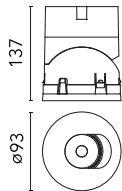

Light Shadow Pro Ø 90 Adjustable Optic Super Spot

New

03.9980.GL - Gold

LED lighting module, with low glare, to be inserted in the recessed frames (not included), installation through a bayonet system with interchangeable spots. Remote driver not included.