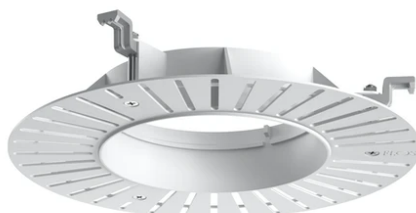

Continuous current supply source 240V
– 50/60Hz with dimmable DALI 2, push
dimming. 300mA-16W / 350mA-18W /
400mA-21W / 500mA-27W / 600mA-32W
/ 650mA-35W
700/750/800/900/950/1000/1050mA-38W
60.9186

Installation Frame No Trim
08.0167.00

Continuous current power supply, 0/1-
10V dimmable, 220/240V – 50/60Hz,
300mA-16W / 350mA-18W / 400mA-21W
/ 500mA-27W / 600mA-32W / 650mA-
35W /
700/750/800/900/950/1000/1050mA-36W
60.9439