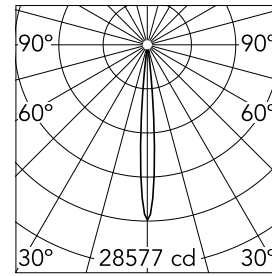

Main specifications

Number of heads	1	Net lumen (lm)	833
Lamp category	LED	Mountings	Recessed
Power (W)	10W	Environment	Indoor dry location
CCT (K)	4000K		
CRI	90		

Optical

Lighting type	Direct
LED type	LED array
Light distribution	Symmetric
Optical type	Super spot
Beam angle (°)	9
Beam angle C90-270 (°)	9

Physical

Color	Gold	Rotation (°)	355
Orientation	Adjustable	Spot diameter (mm)	90
Recessed depth (mm)	111		
Weight (kg)	0.54		
Tilt (°)	35		

Light Shadow Pro Ø 90 Adjustable Optic Super Spot

Continuous current power supply,
Mains dimming, leading & trailing edge
220/240V – 50/60Hz, 300mA-14W /
350mA-17W / 400mA-19W /
450/500/600/650/700/750/800/900mA –
20W
60.9467