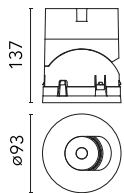

Main specifications

Number of heads	1	Net lumen (lm)	833
Lamp category	LED	Mountings	Recessed
Power (W)	10W	Environment	Indoor dry location
CCT (K)	4000K		
CRI	90		

Optical

Lighting type	Direct
LED type	LED array
Light distribution	Symmetric
Optical type	Super spot
Beam angle (°)	9
Beam angle C90-270 (°)	9