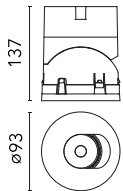

Main specifications

Number of heads	1	Net lumen (lm)	839
Lamp category	LED	Mountings	Recessed
Power (W)	10W	Environment	Indoor dry location
CCT (K)	4000K		
CRI	90		

Optical

Lighting type	Direct
LED type	LED array
Light distribution	Symmetric
Optical type	Super spot
Beam angle (°)	9
Beam angle C90-270 (°)	9

Physical

Color	White	Rotation (°)	355
Orientation	Adjustable	Spot diameter (mm)	90
Recessed depth (mm)	111		
Weight (kg)	0.54		
Tilt (°)	35		

Light Shadow Pro Ø 90 Adjustable Optic Super Spot

Installation Frame No Trim
08.0167.00