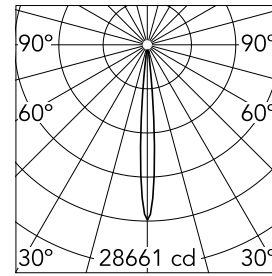

Main specifications

Number of heads	1	Net lumen (lm)	839
Lamp category	LED	Mountings	Recessed
Power (W)	10W	Environment	Indoor dry location
CCT (K)	4000K		
CRI	90		

Optical

Lighting type	Direct
LED type	LED array
Light distribution	Symmetric
Optical type	Super spot
Beam angle (°)	9
Beam angle C90-270 (°)	9

Physical

Color	White	Rotation (°)	355
Orientation	Adjustable	Spot diameter (mm)	90
Recessed depth (mm)	111		
Weight (kg)	0.54		
Tilt (°)	35		

Light Shadow Pro Ø 90 Adjustable Optic Super Spot

Installation Frame No Trim
08.0167.00