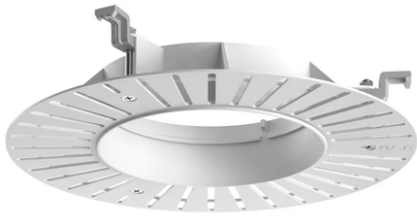

Light Shadow Pro Ø 90 Adjustable Optic Super Spot

New

03.9940.40 - White

LED lighting module, with low glare, to be inserted in the recessed frames (not included), installation through a bayonet system with interchangeable spots. Remote driver not included.

Main specifications

Number of heads	1	Net lumen (lm)	839
Lamp category	LED	Mountings	Recessed
Power (W)	10W	Environment	Indoor dry location
CCT (K)	4000K		
CRI	90		

Optical

Lighting type	Direct
LED type	LED array
Light distribution	Symmetric
Optical type	Super spot
Beam angle (°)	9
Beam angle C90-270 (°)	9

Beam Angle:	9°		
h(m)	E(lx)	D(m)	
1	28661	0.16	
2	7165	0.31	
3	3185	0.47	
4	1791	0.62	
5	1146	0.78	

Luminous flux luminaire
839 lm

Electrical

Current (mA)	800	Insulation class	III
Dimmable	Yes		
Driver	Remote excluded		
Driver type	Non Dimmable, Dimmable DALI 2, Dimmable, Dimmable Casambi, Dimmable 1-10V, Dimmable DALI 1, Mains Cut Dimming		
Emergency	Without		

Physical

Color	White	Rotation (°)	355
Orientation	Adjustable	Spot diameter (mm)	90
Recessed depth (mm)	111		
Weight (kg)	0.54		
Tilt (°)	35		

Light Shadow Pro Ø 90 Adjustable Optic Super Spot

Installation Frame No Trim
08.0167.00