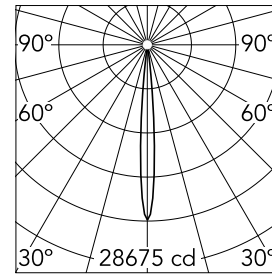

Main specifications

Number of heads	1	Net lumen (lm)	837
Lamp category	LED	Mountings	Recessed
Power (W)	10W	Environment	Indoor dry location
CCT (K)	4000K		
CRI	90		

Optical

Lighting type	Direct
LED type	LED array
Light distribution	Symmetric
Optical type	Super spot
Beam angle (°)	9
Beam angle C90-270 (°)	9

Physical

Color	Chrome	Rotation (°)	355
Orientation	Adjustable	Spot diameter (mm)	90
Recessed depth (mm)	111		
Weight (kg)	0.54		
Tilt (°)	35		

Light Shadow Pro Ø 90 Adjustable Optic Super Spot

Installation Frame Trim
08.0165.40