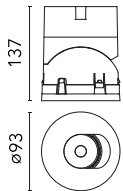

Main specifications

Number of heads	1	Net lumen (lm)	837
Lamp category	LED	Mountings	Recessed
Power (W)	10W	Environment	Indoor dry location
CCT (K)	4000K		
CRI	90		

Optical

Lighting type	Direct
LED type	LED array
Light distribution	Symmetric
Optical type	Super spot
Beam angle (°)	9
Beam angle C90-270 (°)	9

Physical

Color	Chrome	Rotation (°)	355
Orientation	Adjustable	Spot diameter (mm)	90
Recessed depth (mm)	111		
Weight (kg)	0.54		
Tilt (°)	35		

Light Shadow Pro Ø 90 Adjustable Optic Super Spot

Installation Frame Trim
08.0165.40