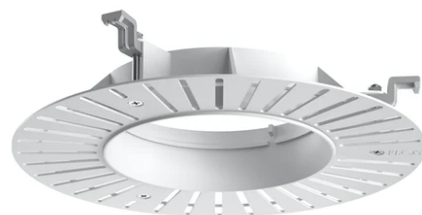

Light Shadow Pro Ø 90 Adjustable Optic Super Spot

New

03.9940.06 - Chrome

LED lighting module, with low glare, to be inserted in the recessed frames (not included), installation through a bayonet system with interchangeable spots. Remote driver not included.

Main specifications

Number of heads	1	Net lumen (lm)	837
Lamp category	LED	Mountings	Recessed
Power (W)	10W	Environment	Indoor dry location
CCT (K)	4000K		
CRI	90		

Optical

Lighting type	Direct
LED type	LED array
Light distribution	Symmetric
Optical type	Super spot
Beam angle (°)	9
Beam angle C90-270 (°)	9

Beam Angle:	9°		
h(m)	E(lx)	D(m)	
1	28675	0.16	
2	7169	0.31	
3	3186	0.47	
4	1792	0.62	
5	1147	0.78	

Luminous flux luminaire
837 lm

Electrical

Current (mA)	800	Insulation class	III
Dimmable	Yes		
Driver	Remote excluded		
Driver type	Non Dimmable, Dimmable DALI 2, Dimmable, Dimmable Casambi, Dimmable 1-10V, Dimmable DALI 1, Mains Cut Dimming		
Emergency	Without		

Physical

Color	Chrome	Rotation (°)	355
Orientation	Adjustable	Spot diameter (mm)	90
Recessed depth (mm)	111		
Weight (kg)	0.54		
Tilt (°)	35		

Light Shadow Pro Ø 90 Adjustable Optic Super Spot

Installation Frame Trim
08.0165.40