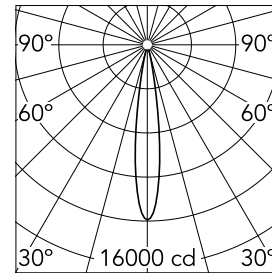

### Main specifications

<b>Number of heads</b>	1	<b>Net lumen (lm)</b>	1385
<b>Lamp category</b>	LED	<b>Mountings</b>	Recessed
<b>Power (W)</b>	18W	<b>Environment</b>	Indoor dry location
<b>CCT (K)</b>	3000K		
<b>CRI</b>	90		

### Optical

<b>Lighting type</b>	Direct
<b>LED type</b>	LED array
<b>Light distribution</b>	Symmetric
<b>Optical type</b>	Spot
<b>Beam angle (°)</b>	15
<b>Beam angle C90-270 (°)</b>	15

<b>Beam Angle:</b>	15°
<b>h(m)</b>	<b>E(lx)</b> <b>D(m)</b>
1	16000   0.27
2	4000   0.54
3	1778   0.82
4	1000   1.09
5	640   1.36

### Physical

<b>Color</b>	Black	<b>Rotation (°)</b>	355
<b>Orientation</b>	Adjustable	<b>Spot diameter (mm)</b>	90
<b>Recessed depth (mm)</b>	111		
<b>Weight (kg)</b>	0.54		
<b>Tilt (°)</b>	35		