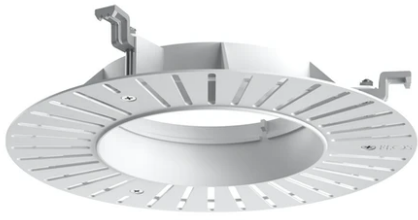

Installation Frame No Trim
08.0167.00