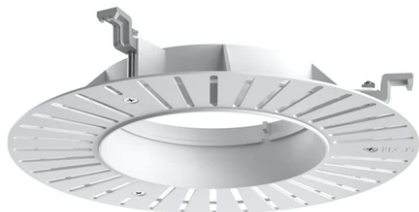

Light Shadow Pro Ø 90 Adjustable Optic Spot

New

03.9981.GL - Gold

LED lighting module, with low glare, to be inserted in the recessed frames (not included), installation through a bayonet system with interchangeable spots. Remote driver not included.

Main specifications

Number of heads	1	Net lumen (lm)	1316
Lamp category	LED	Mountings	Recessed
Power (W)	18W	Environment	Indoor dry location
CCT (K)	2700K		
CRI	90		

Optical

Lighting type	Direct
LED type	LED array
Light distribution	Symmetric
Optical type	Spot
Beam angle (°)	16
Beam angle C90-270 (°)	16

Beam Angle: 16°

h(m)	E(lx)	D(m)
1	15089	0.27
2	3772	0.55
3	1677	0.82
4	943	1.09
5	604	1.36

Luminous flux luminaire
1316 lm

Electrical

Current (mA)	500	Insulation class	III
Dimmable	Yes		
Driver	Remote excluded		
Driver type	Non Dimmable, Dimmable DALI 2, Dimmable, Dimmable Casambi, Dimmable 1-10V, Dimmable DALI 1, Mains Cut Dimming		
Emergency	Without		

Physical

Color	Gold	Rotation (°)	355
Orientation	Adjustable	Spot diameter (mm)	90
Recessed depth (mm)	111		
Weight (kg)	0.54		
Tilt (°)	35		

Light Shadow Pro Ø 90 Adjustable Optic Spot

Installation Frame No Trim
08.0167.00