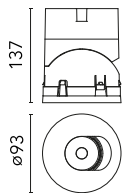

Main specifications

Number of heads	1	Net lumen (lm)	1316
Lamp category	LED	Mountings	Recessed
Power (W)	18W	Environment	Indoor dry location
CCT (K)	2700K		
CRI	90		

Optical

Lighting type	Direct
LED type	LED array
Light distribution	Symmetric
Optical type	Spot
Beam angle (°)	16
Beam angle C90-270 (°)	16

Physical

Color	Gold	Rotation (°)	355
Orientation	Adjustable	Spot diameter (mm)	90
Recessed depth (mm)	111		
Weight (kg)	0.54		
Tilt (°)	35		

Light Shadow Pro Ø 90 Adjustable Optic Spot

Installation Frame No Trim
08.0167.00