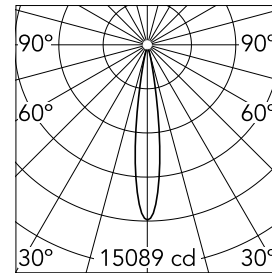

Main specifications

Number of heads	1	Net lumen (lm)	1316
Lamp category	LED	Mountings	Recessed
Power (W)	18W	Environment	Indoor dry location
CCT (K)	2700K		
CRI	90		

Optical

Lighting type	Direct
LED type	LED array
Light distribution	Symmetric
Optical type	Spot
Beam angle (°)	16
Beam angle C90-270 (°)	16

Physical

Color	Gold	Rotation (°)	355
Orientation	Adjustable	Spot diameter (mm)	90
Recessed depth (mm)	111		
Weight (kg)	0.54		
Tilt (°)	35		

Light Shadow Pro Ø 90 Adjustable Optic Spot

Installation Frame No Trim
08.0167.00