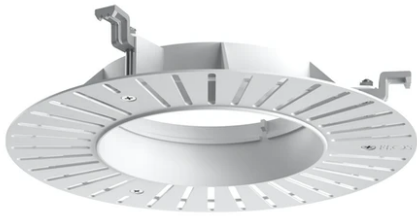

Light Shadow Pro Ø 90 Adjustable Optic Spot

New

03.9981.40 - White

LED lighting module, with low glare, to be inserted in the recessed frames (not included), installation through a bayonet system with interchangeable spots. Remote driver not included.

Main specifications

Number of heads	1	Net lumen (lm)	1327
Lamp category	LED	Mountings	Recessed
Power (W)	18W	Environment	Indoor dry location
CCT (K)	2700K		
CRI	90		

Optical

Lighting type	Direct
LED type	LED array
Light distribution	Symmetric
Optical type	Spot
Beam angle (°)	16
Beam angle C90-270 (°)	16

Beam Angle: 16°

	h(m)	E(lx)	D(m)
1	15200	0.27	
2	3800	0.54	
3	1689	0.82	
4	950	1.09	
5	608	1.36	

Luminous flux luminaire
1327 lm

Electrical

Current (mA)	500	Insulation class	III
Dimmable	Yes		
Driver	Remote excluded		
Driver type	Non Dimmable, Dimmable DALI 2, Dimmable, Dimmable Casambi, Dimmable 1-10V, Dimmable DALI 1, Mains Cut Dimming		
Emergency	Without		

Physical

Color	White	Rotation (°)	355
Orientation	Adjustable	Spot diameter (mm)	90
Recessed depth (mm)	111		
Weight (kg)	0.54		
Tilt (°)	35		

Light Shadow Pro Ø 90 Adjustable Optic Spot

Installation Frame No Trim
08.0167.00