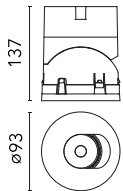

Main specifications

Number of heads	1	Net lumen (lm)	1327
Lamp category	LED	Mountings	Recessed
Power (W)	18W	Environment	Indoor dry location
CCT (K)	2700K		
CRI	90		

Optical

Lighting type	Direct
LED type	LED array
Light distribution	Symmetric
Optical type	Spot
Beam angle (°)	16
Beam angle C90-270 (°)	16

Physical

Color	White	Rotation (°)	355
Orientation	Adjustable	Spot diameter (mm)	90
Recessed depth (mm)	111		
Weight (kg)	0.54		
Tilt (°)	35		

Light Shadow Pro Ø 90 Adjustable Optic Spot

Installation Frame No Trim
08.0167.00