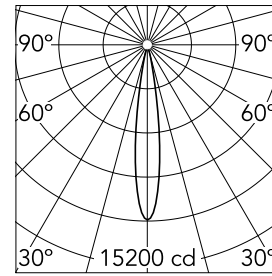

Main specifications

Number of heads	1	Net lumen (lm)	1327
Lamp category	LED	Mountings	Recessed
Power (W)	18W	Environment	Indoor dry location
CCT (K)	2700K		
CRI	90		

Optical

Lighting type	Direct
LED type	LED array
Light distribution	Symmetric
Optical type	Spot
Beam angle (°)	16
Beam angle C90-270 (°)	16

Physical

Color	White	Rotation (°)	355
Orientation	Adjustable	Spot diameter (mm)	90
Recessed depth (mm)	111		
Weight (kg)	0.54		
Tilt (°)	35		

Light Shadow Pro Ø 90 Adjustable Optic Spot

Installation Frame No Trim
08.0167.00