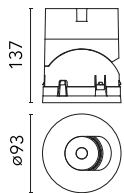

Main specifications

Number of heads	1	Net lumen (lm)	1329
Lamp category	LED	Mountings	Recessed
Power (W)	18W	Environment	Indoor
CCT (K)	2700K		
CRI	90		

Optical

Lighting type	Direct
LED type	LED array
Light distribution	Symmetric
Optical type	Spot
Beam angle (°)	15
Beam angle C90-270 (°)	15