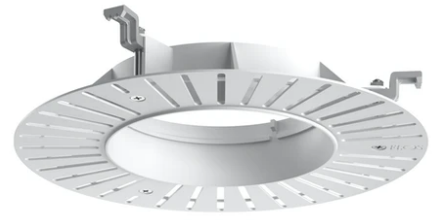

Continuous current power supply of
13-20W, 110/240V – 50/60Hz with power
current selected through adjustable
300 mA – 15W / 350 mA – 18W /
400/450/500/550/600/
650/700/750/800/850/900 mA – 15W.
switch. 0/1-10V or push dimming
60.9188

Continuous current power supply of
12-20W, 110/240V – 50/60Hz with power
current selected through adjustable
350mA – 17W / 400mA – 19W / 450 / 550
/ 600 / 700mA – 20W regulable Dali 1 y
Dali 2
60.9222

Installation Frame No Trim
08.0167.00