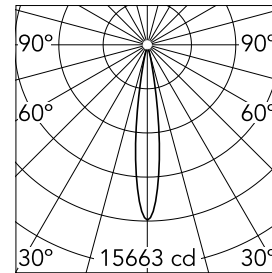

Main specifications

Number of heads	1	Net lumen (lm)	1329
Lamp category	LED	Mountings	Recessed
Power (W)	18W	Environment	Indoor
CCT (K)	2700K		
CRI	90		

Optical

Lighting type	Direct
LED type	LED array
Light distribution	Symmetric
Optical type	Spot
Beam angle (°)	15
Beam angle C90-270 (°)	15

Physical

Color	Chrome	Rotation (°)	355
Orientation	Adjustable	Spot diameter (mm)	90
Recessed depth (mm)	111		
Weight (kg)	0.54		
Tilt (°)	35		

Light Shadow Pro Ø 90 Adjustable Optic Spot

Non dimmable continuous current power supply of 220/240V – 50/60Hz with power current selected through adjustable with switch 200 mA – 8,5W / 300 mA – 13W / 350 mA – 15W / 400 mA – 17,5W / 450 mA – 19,5W / 500 mA – 22W
60.9160