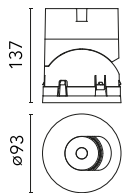

Light Shadow Pro Ø 90 Adjustable Optic Spot

New

03.9941.GL - Gold

LED lighting module, with low glare, to be inserted in the recessed frames (not included), installation through a bayonet system with interchangeable spots. Remote driver not included.