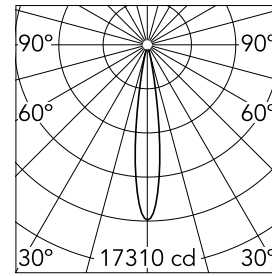

Main specifications

| | | | |
|-----------------|-------|----------------|---------------------|
| Number of heads | 1 | Net lumen (lm) | 1510 |
| Lamp category | LED | Mountings | Recessed |
| Power (W) | 18W | Environment | Indoor dry location |
| CCT (K) | 4000K | | |
| CRI | 90 | | |

Optical

| | |
|------------------------|-----------|
| Lighting type | Direct |
| LED type | LED array |
| Light distribution | Symmetric |
| Optical type | Spot |
| Beam angle (°) | 16 |
| Beam angle C90-270 (°) | 16 |

| | | |
|-------------|-------|------|
| Beam Angle: | 16° | |
| h(m) | E(lx) | D(m) |
| 1 | 17310 | 0.27 |
| 2 | 4328 | 0.55 |
| 3 | 1923 | 0.82 |
| 4 | 1082 | 1.09 |
| 5 | 692 | 1.36 |

Luminous flux luminaire
1510 lm

Physical

| | | | |
|---------------------|------------|--------------------|-----|
| Color | Gold | Rotation (°) | 355 |
| Orientation | Adjustable | Spot diameter (mm) | 90 |
| Recessed depth (mm) | 111 | | |
| Weight (kg) | 0.54 | | |
| Tilt (°) | 35 | | |