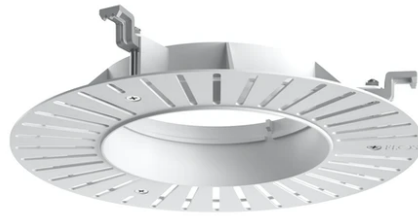

Continuous current power supply,
dimmable Casambi 220/240V-50/60Hz,
300mA-16W / 350mA-18,5W / 400mA-
21,5W / 450mA-24W / 500mA-27W /
600mA-32W / 650mA-35W / 700mA-36W
/750/800/900/950/1000/1050/1200mA –
38W
60.9207

Installation Frame No Trim
08.0167.00

Continuous current supply source 240V
– 50/60Hz with dimmable DALI 2, push
dimming. 300mA-16W / 350mA-18W /
400mA-21W / 500mA-27W / 600mA-32W
/ 650mA-35W
700/750/800/900/950/1000/1050mA-38W
60.9186