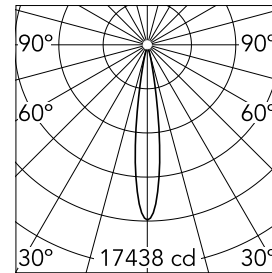

Main specifications

Number of heads	1	Net lumen (lm)	1510
Lamp category	LED	Mountings	Recessed
Power (W)	18W	Environment	Indoor dry location
CCT (K)	4000K		
CRI	90		

Optical

Lighting type	Direct
LED type	LED array
Light distribution	Symmetric
Optical type	Spot
Beam angle (°)	15
Beam angle C90-270 (°)	15

Physical

Color	Black	Rotation (°)	355
Orientation	Adjustable	Spot diameter (mm)	90
Recessed depth (mm)	111		
Weight (kg)	0.54		
Tilt (°)	35		

Light Shadow Pro Ø 90 Adjustable Optic Spot

Continuous current power supply,
Mains dimming, leading & trailing edge
220/240V – 50/60Hz, 300mA-14W /
350mA-17W / 400mA-19W /
450/500/600/650/700/750/800/900mA –
20W
60.9467