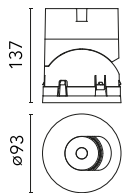

Main specifications

Number of heads	1	Net lumen (lm)	1510
Lamp category	LED	Mountings	Recessed
Power (W)	18W	Environment	Indoor dry location
CCT (K)	4000K		
CRI	90		

Optical

Lighting type	Direct
LED type	LED array
Light distribution	Symmetric
Optical type	Spot
Beam angle (°)	15
Beam angle C90-270 (°)	15

Physical

Color	Black	Rotation (°)	355
Orientation	Adjustable	Spot diameter (mm)	90
Recessed depth (mm)	111		
Weight (kg)	0.54		
Tilt (°)	35		

Light Shadow Pro Ø 90 Adjustable Optic Spot

Continuous current power supply,
Mains dimming, leading & trailing edge
220/240V – 50/60Hz, 300mA-14W /
350mA-17W / 400mA-19W /
450/500/600/650/700/750/800/900mA –
20W
60.9467