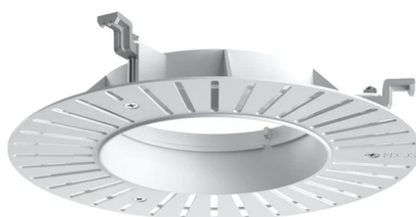

Continuous current supply source 240V
– 50/60Hz with dimmable DALI 2, push
dimming. 300mA-16W / 350mA-18W /
400mA-21W / 500mA-27W / 600mA-32W
/ 650mA-35W
700/750/800/900/950/1000/1050mA-38W
60.9186

Installation Frame No Trim
08.0167.00

Installation Frame Trim
08.0165.14