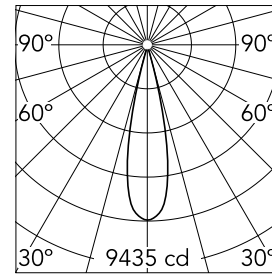

### Main specifications

<b>Number of heads</b>	1	<b>Net lumen (lm)</b>	1392
<b>Lamp category</b>	LED	<b>Mountings</b>	Recessed
<b>Power (W)</b>	18W	<b>Environment</b>	Indoor dry location
<b>CCT (K)</b>	3000K		
<b>CRI</b>	90		

### Optical

<b>Lighting type</b>	Direct
<b>LED type</b>	LED array
<b>Light distribution</b>	Symmetric
<b>Optical type</b>	Medium
<b>Beam angle (°)</b>	24
<b>Beam angle C90-270 (°)</b>	24

<b>Beam Angle:</b>	24°		
<b>h(m)</b>	<b>E(lx)</b>	<b>D(m)</b>	
1	9435	0.42	
2	2359	0.84	
3	1048	1.25	
4	590	1.67	
5	377	2.09	

### Physical

<b>Color</b>	Gold	<b>Rotation (°)</b>	355
<b>Orientation</b>	Adjustable	<b>Spot diameter (mm)</b>	90
<b>Recessed depth (mm)</b>	111		
<b>Weight (kg)</b>	0.54		
<b>Tilt (°)</b>	35		