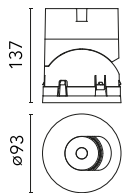

Light Shadow Pro Ø 90 Adjustable Optic Medium

New

03.9987.GL - Gold

LED lighting module, with low glare, to be inserted in the recessed frames (not included), installation through a bayonet system with interchangeable spots. Remote driver not included.