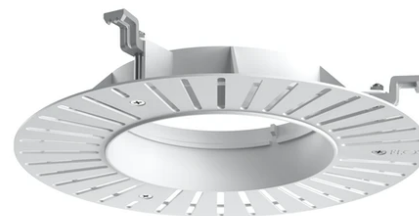

Continuous current power supply of 13-20W, 110/240V – 50/60Hz with power current selected through adjustable 300 mA – 15W / 350 mA – 18W / 400/450/500/550/600/ 650/700/750/800/850/900 mA – 15W. switch. 0/1-10V or push dimming
60.9188

Continuous current power supply of 12-20W, 110/240V – 50/60Hz with power current selected through adjustable 350mA – 17W / 400mA – 19W / 450 / 550 / 600 / 700mA – 20W regulable Dali 1 y Dali 2
60.9222

Installation Frame No Trim
08.0167.00