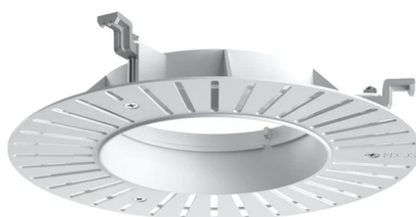

Continuous current power supply 220/240V – 50/60Hz. Adjustable Current 300mA-13W / 350mA-15W / 400mA-18W / 450mA-20W / 500mA-22W / 550mA-24W / 600mA-27W / 650mA-29W / 700mA-31W / 750mA-32W / 800mA-33W / 850mA-35W / 900mA-38W / 950mA-40W / 1000/1050mA-42W
60.9162

Installation Frame No Trim
08.0167.00

Installation Frame Trim
08.0165.14