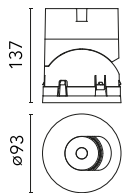

Main specifications

Number of heads	1	Net lumen (lm)	1397
Lamp category	LED	Mountings	Recessed
Power (W)	18W	Environment	Indoor dry location
CCT (K)	3000K		
CRI	90		

Optical

Lighting type	Direct
LED type	LED array
Light distribution	Symmetric
Optical type	Medium
Beam angle (°)	23
Beam angle C90-270 (°)	23