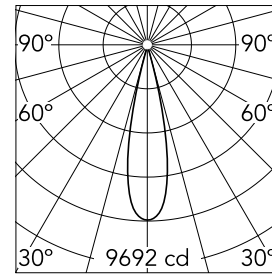

Main specifications

Number of heads	1	Net lumen (lm)	1397
Lamp category	LED	Mountings	Recessed
Power (W)	18W	Environment	Indoor dry location
CCT (K)	3000K		
CRI	90		

Optical

Lighting type	Direct
LED type	LED array
Light distribution	Symmetric
Optical type	Medium
Beam angle (°)	23
Beam angle C90-270 (°)	23

Physical

Color	Black	Rotation (°)	355
Orientation	Adjustable	Spot diameter (mm)	90
Recessed depth (mm)	111		
Weight (kg)	0.54		
Tilt (°)	35		

Light Shadow Pro Ø 90 Adjustable Optic Medium

Continuous current power supply of 13-20W, 110/240V – 50/60Hz with power current selected through adjustable 300 mA – 15W / 350 mA – 18W / 400/450/500/550/600/ 650/700/750/800/850/900 mA – 15W. switch. 0/1-10V or push dimming
60.9188