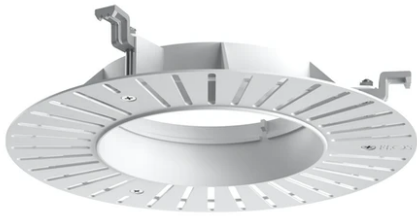

Light Shadow Pro Ø 90 Adjustable Optic Medium

Installation Frame No Trim
08.0167.00

Continuous current power supply,
Mains dimming, leading & trailing edge
220/240V – 50/60Hz, 300mA-14W /
350mA-17W / 400mA-19W /
450/500/600/650/700/750/800/900mA –
20W
60.9467