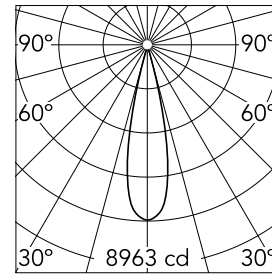

### Main specifications

<b>Number of heads</b>	1	<b>Net lumen (lm)</b>	1323
<b>Lamp category</b>	LED	<b>Mountings</b>	Recessed
<b>Power (W)</b>	18W	<b>Environment</b>	Indoor dry location
<b>CCT (K)</b>	2700K		
<b>CRI</b>	90		

### Optical

<b>Lighting type</b>	Direct
<b>LED type</b>	LED array
<b>Light distribution</b>	Symmetric
<b>Optical type</b>	Medium
<b>Beam angle (°)</b>	24
<b>Beam angle C90-270 (°)</b>	24

<b>Beam Angle:</b>	24°		
<b>h(m)</b>	<b>E(lx)</b>	<b>D(m)</b>	
1	8963	0.42	
2	2241	0.84	
3	996	1.25	
4	560	1.67	
5	359	2.09	

### Physical

<b>Color</b>	Gold	<b>Rotation (°)</b>	355
<b>Orientation</b>	Adjustable	<b>Spot diameter (mm)</b>	90
<b>Recessed depth (mm)</b>	111		
<b>Weight (kg)</b>	0.54		
<b>Tilt (°)</b>	35		