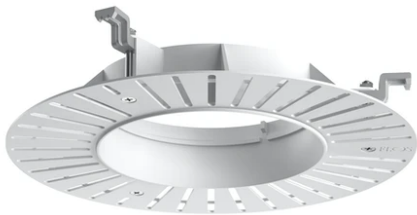

Installation Frame No Trim
08.0167.00