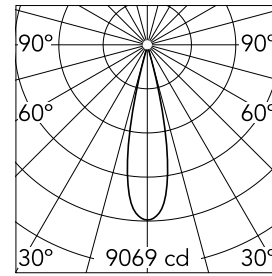

Main specifications

Number of heads	1	Net lumen (lm)	1334
Lamp category	LED	Mountings	Recessed
Power (W)	18W	Environment	Indoor dry location
CCT (K)	2700K		
CRI	90		

Optical

Lighting type	Direct
LED type	LED array
Light distribution	Symmetric
Optical type	Medium
Beam angle (°)	24
Beam angle C90-270 (°)	24

Physical

Color	White	Rotation (°)	355
Orientation	Adjustable	Spot diameter (mm)	90
Recessed depth (mm)	111		
Weight (kg)	0.54		
Tilt (°)	35		

Light Shadow Pro Ø 90 Adjustable Optic Medium

Continuous current power supply of 13-20W, 110/240V – 50/60Hz with power current selected through adjustable 300 mA – 15W / 350 mA – 18W / 400/450/500/550/600/ 650/700/750/800/850/900 mA – 15W. switch. 0/1-10V or push dimming
60.9188