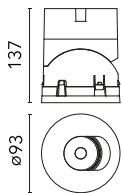

Main specifications

Number of heads	1	Net lumen (lm)	1334
Lamp category	LED	Mountings	Recessed
Power (W)	18W	Environment	Indoor dry location
CCT (K)	2700K		
CRI	90		

Optical

Lighting type	Direct
LED type	LED array
Light distribution	Symmetric
Optical type	Medium
Beam angle (°)	24
Beam angle C90-270 (°)	24