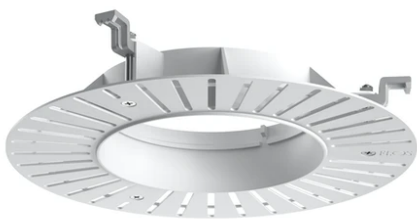

Installation Frame No Trim
08.0167.00

Continuous current power supply,
Mains dimming, leading & trailing edge
220/240V – 50/60Hz, 300mA-14W /
350mA-17W / 400mA-19W /
450/500/600/650/700/750/800/900mA –
20W
60.9467

Continuous current power supply,
dimmable Casambi 220/240V-50/60Hz,
300mA-16W / 350mA-18,5W / 400mA-
21,5W / 450mA-24W / 500mA-27W /
600mA-32W / 650mA-35W / 700mA-36W
/750/800/900/950/1000/1050/1200mA –
38W
60.9207