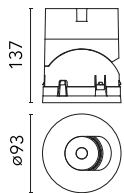

Main specifications

Number of heads	1	Net lumen (lm)	1327
Lamp category	LED	Mountings	Recessed
Power (W)	18W	Environment	Indoor dry location
CCT (K)	2700K		
CRI	90		

Optical

Lighting type	Direct
LED type	LED array
Light distribution	Symmetric
Optical type	Medium
Beam angle (°)	23
Beam angle C90-270 (°)	23

Physical

Color	Black	Rotation (°)	355
Orientation	Adjustable	Spot diameter (mm)	90
Recessed depth (mm)	111		
Weight (kg)	0.54		
Tilt (°)	35		

Light Shadow Pro Ø 90 Adjustable Optic Medium

Installation Frame Trim
08.0165.40