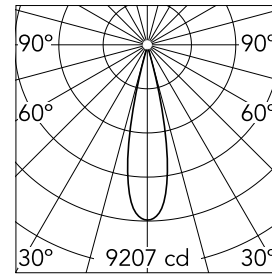

Main specifications

Number of heads	1	Net lumen (lm)	1327
Lamp category	LED	Mountings	Recessed
Power (W)	18W	Environment	Indoor dry location
CCT (K)	2700K		
CRI	90		

Optical

Lighting type	Direct
LED type	LED array
Light distribution	Symmetric
Optical type	Medium
Beam angle (°)	23
Beam angle C90-270 (°)	23

Physical

Color	Black	Rotation (°)	355
Orientation	Adjustable	Spot diameter (mm)	90
Recessed depth (mm)	111		
Weight (kg)	0.54		
Tilt (°)	35		

Light Shadow Pro Ø 90 Adjustable Optic Medium

Installation Frame Trim
08.0165.40