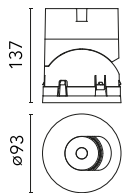

### Main specifications

|                        |       |                       |                     |
|------------------------|-------|-----------------------|---------------------|
| <b>Number of heads</b> | 1     | <b>Net lumen (lm)</b> | 1332                |
| <b>Lamp category</b>   | LED   | <b>Mountings</b>      | Recessed            |
| <b>Power (W)</b>       | 18W   | <b>Environment</b>    | Indoor dry location |
| <b>CCT (K)</b>         | 2700K |                       |                     |
| <b>CRI</b>             | 90    |                       |                     |

### Physical

|                            |            |                           |     |
|----------------------------|------------|---------------------------|-----|
| <b>Color</b>               | Chrome     | <b>Rotation (°)</b>       | 355 |
| <b>Orientation</b>         | Adjustable | <b>Spot diameter (mm)</b> | 90  |
| <b>Recessed depth (mm)</b> | 111        |                           |     |
| <b>Weight (kg)</b>         | 0.54       |                           |     |
| <b>Tilt (°)</b>            | 35         |                           |     |