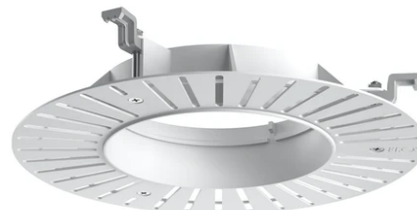

Light Shadow Pro Ø 90 Adjustable Optic Medium

Continuous current power supply of 13-20W, 110/240V – 50/60Hz with power current selected through adjustable 300 mA – 15W / 350 mA – 18W / 400/450/500/550/600/ 650/700/750/800/850/900 mA – 15W. switch. 0/1-10V or push dimming
60.9188

Continuous current power supply of 12-20W, 110/240V – 50/60Hz with power current selected through adjustable 350mA – 17W / 400mA – 19W / 450 / 550 / 600 / 700mA – 20W regulable Dali 1 y Dali 2
60.9222

Installation Frame No Trim
08.0167.00