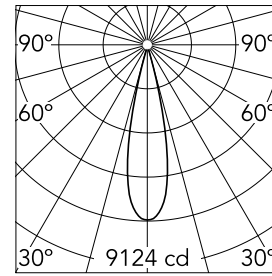

Beam Angle:	24°		
h(m)	E(lx)	D(m)	
1	9124	0.42	
2	2281	0.83	
3	1014	1.25	
4	570	1.67	
5	365	2.09	

Luminous flux luminaire
1332 lm

Electrical

Current (mA)	500	Insulation class	III
Dimmable	Yes		
Driver	Remote excluded		
Driver type	Non Dimmable, Dimmable DALI 2, Dimmable, Dimmable Casambi, Dimmable 1-10V, Dimmable DALI 1, Mains Cut Dimming		
Emergency	Without		

Physical

Color	Chrome	Rotation (°)	355
Orientation	Adjustable	Spot diameter (mm)	90
Recessed depth (mm)	111		
Weight (kg)	0.54		
Tilt (°)	35