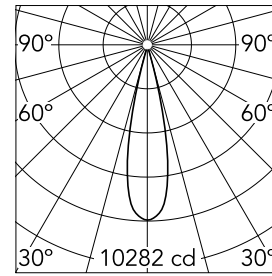

Main specifications

Number of heads	1	Net lumen (lm)	1517
Lamp category	LED	Mountings	Recessed
Power (W)	18W	Environment	Indoor dry location
CCT (K)	4000K		
CRI	90		

Optical

Lighting type	Direct
LED type	LED array
Light distribution	Symmetric
Optical type	Medium
Beam angle (°)	24
Beam angle C90-270 (°)	24

Physical

Color	Gold	Rotation (°)	355
Orientation	Adjustable	Spot diameter (mm)	90
Recessed depth (mm)	111		
Weight (kg)	0.54		
Tilt (°)	35		

Light Shadow Pro Ø 90 Adjustable Optic Medium

Continuous current power supply of 12-20W, 110/240V – 50/60Hz with power current selected through adjustable 350mA – 17W / 400mA – 19W / 450 / 550 / 600 / 700mA – 20W regulable Dali 1 y Dali 2
60.9222