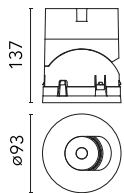

Main specifications

Number of heads	1	Net lumen (lm)	1517
Lamp category	LED	Mountings	Recessed
Power (W)	18W	Environment	Indoor dry location
CCT (K)	4000K		
CRI	90		

Optical

Lighting type	Direct
LED type	LED array
Light distribution	Symmetric
Optical type	Medium
Beam angle (°)	24
Beam angle C90-270 (°)	24