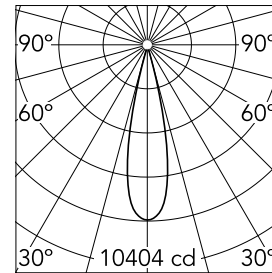

Main specifications

Number of heads	1	Net lumen (lm)	1530
Lamp category	LED	Mountings	Recessed
Power (W)	18W	Environment	Indoor dry location
CCT (K)	4000K		
CRI	90		

Optical

Lighting type	Direct
LED type	LED array
Light distribution	Symmetric
Optical type	Medium
Beam angle (°)	24
Beam angle C90-270 (°)	24

Physical

Color	White	Rotation (°)	355
Orientation	Adjustable	Spot diameter (mm)	90
Recessed depth (mm)	111		
Weight (kg)	0.54		
Tilt (°)	35		

Light Shadow Pro Ø 90 Adjustable Optic Medium

Continuous current power supply of 12-20W, 110/240V – 50/60Hz with power current selected through adjustable 350mA – 17W / 400mA – 19W / 450 / 550 / 600 / 700mA – 20W regulable Dali 1 y Dali 2
60.9222