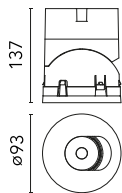

Main specifications

Number of heads	1	Net lumen (lm)	1530
Lamp category	LED	Mountings	Recessed
Power (W)	18W	Environment	Indoor dry location
CCT (K)	4000K		
CRI	90		

Optical

Lighting type	Direct
LED type	LED array
Light distribution	Symmetric
Optical type	Medium
Beam angle (°)	24
Beam angle C90-270 (°)	24

Physical

Color	White	Rotation (°)	355
Orientation	Adjustable	Spot diameter (mm)	90
Recessed depth (mm)	111		
Weight (kg)	0.54		
Tilt (°)	35		

Light Shadow Pro Ø 90 Adjustable Optic Medium

Continuous current power supply of 12-20W, 110/240V – 50/60Hz with power current selected through adjustable 350mA – 17W / 400mA – 19W / 450 / 550 / 600 / 700mA – 20W regulable Dali 1 y Dali 2
60.9222