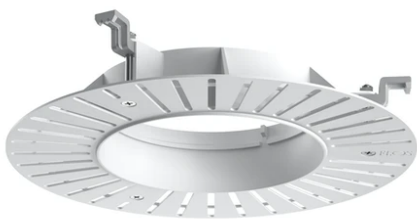

Installation Frame No Trim
08.0167.00

Continuous current power supply, 0/1-10V dimmable, 220/240V – 50/60Hz, 300mA-16W / 350mA-18W / 400mA-21W / 500mA-27W / 600mA-32W / 650mA-35W / 700/750/800/900/950/1000/1050mA-36W
60.9439

Continuous current supply source 240V – 50/60Hz with dimmable DALI 2, push dimming. 300mA-16W / 350mA-18W / 400mA-21W / 500mA-27W / 600mA-32W / 650mA-35W
700/750/800/900/950/1000/1050mA-38W
60.9186