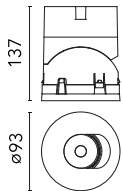

Main specifications

Number of heads	1	Net lumen (lm)	1528
Lamp category	LED	Mountings	Recessed
Power (W)	18W	Environment	Indoor
CCT (K)	4000K		
CRI	90		

Optical

Lighting type	Direct
LED type	LED array
Light distribution	Symmetric
Optical type	Medium
Beam angle (°)	24
Beam angle C90-270 (°)	24