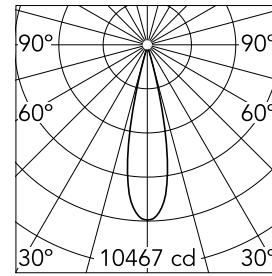

Main specifications

Number of heads	1	Net lumen (lm)	1528
Lamp category	LED	Mountings	Recessed
Power (W)	18W	Environment	Indoor
CCT (K)	4000K		
CRI	90		

Optical

Lighting type	Direct
LED type	LED array
Light distribution	Symmetric
Optical type	Medium
Beam angle (°)	24
Beam angle C90-270 (°)	24

Physical

Color	Chrome	Rotation (°)	355
Orientation	Adjustable	Spot diameter (mm)	90
Recessed depth (mm)	111		
Weight (kg)	0.54		
Tilt (°)	35		

Light Shadow Pro Ø 90 Adjustable Optic Medium

Non dimmable continuous current power supply of 220/240V – 50/60Hz with power current selected through adjustable with switch 200 mA – 8,5W / 300 mA – 13W / 350 mA – 15W / 400 mA – 17,5W / 450 mA – 19,5W / 500 mA – 22W
60.9160