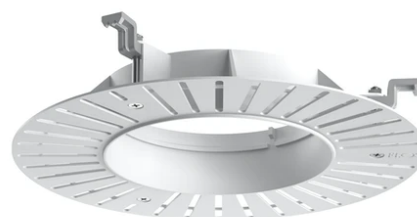

Continuous current power supply of 13-20W, 110/240V – 50/60Hz with power current selected through adjustable 300 mA – 15W / 350 mA – 18W / 400/450/500/550/600/ 650/700/750/800/850/900 mA – 15W. switch. 0/1-10V or push dimming
60.9188

Continuous current power supply of 12-20W, 110/240V – 50/60Hz with power current selected through adjustable 350mA – 17W / 400mA – 19W / 450 / 550 / 600 / 700mA – 20W regulable Dali 1 y Dali 2
60.9222

Installation Frame No Trim
08.0167.00