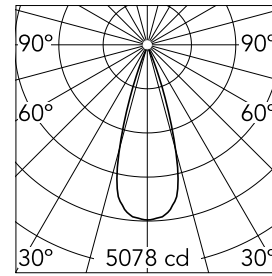

### Main specifications

<b>Number of heads</b>	1	<b>Net lumen (lm)</b>	1461
<b>Lamp category</b>	LED	<b>Mountings</b>	Recessed
<b>Power (W)</b>	18W	<b>Environment</b>	Indoor dry location
<b>CCT (K)</b>	3000K		
<b>CRI</b>	90		

### Optical

<b>Lighting type</b>	Direct
<b>LED type</b>	LED array
<b>Light distribution</b>	Symmetric
<b>Optical type</b>	Flood
<b>Beam angle (°)</b>	33
<b>Beam angle C90-270 (°)</b>	33

<b>Beam Angle:</b>	33°	
<b>h(m)</b>	<b>E(lx)</b>	<b>D(m)</b>
1	5078	0.60
2	1270	1.20
3	564	1.79
4	317	2.39
5	203	2.99

### Physical

<b>Color</b>	Gold	<b>Rotation (°)</b>	355
<b>Orientation</b>	Adjustable	<b>Spot diameter (mm)</b>	90
<b>Recessed depth (mm)</b>	111		
<b>Weight (kg)</b>	0.54		
<b>Tilt (°)</b>	35		