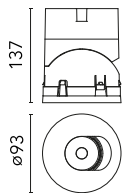

Main specifications

Number of heads	1	Net lumen (lm)	1478
Lamp category	LED	Mountings	Recessed
Power (W)	18W	Environment	Indoor dry location
CCT (K)	3000K		
CRI	90		

Optical

Lighting type	Direct
LED type	LED array
Light distribution	Symmetric
Optical type	Flood
Beam angle (°)	33
Beam angle C90-270 (°)	33

Physical

Color	White	Rotation (°)	355
Orientation	Adjustable	Spot diameter (mm)	90
Recessed depth (mm)	111		
Weight (kg)	0.54		
Tilt (°)	35		

Light Shadow Pro Ø 90 Adjustable Optic Flood

Installation Frame Trim
08.0165.40