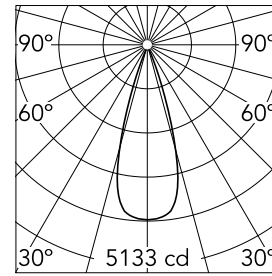

Main specifications

Number of heads	1	Net lumen (lm)	1478
Lamp category	LED	Mountings	Recessed
Power (W)	18W	Environment	Indoor dry location
CCT (K)	3000K		
CRI	90		

Optical

Lighting type	Direct
LED type	LED array
Light distribution	Symmetric
Optical type	Flood
Beam angle (°)	33
Beam angle C90-270 (°)	33

Physical

Color	White	Rotation (°)	355
Orientation	Adjustable	Spot diameter (mm)	90
Recessed depth (mm)	111		
Weight (kg)	0.54		
Tilt (°)	35		

Light Shadow Pro Ø 90 Adjustable Optic Flood

Installation Frame Trim
08.0165.40