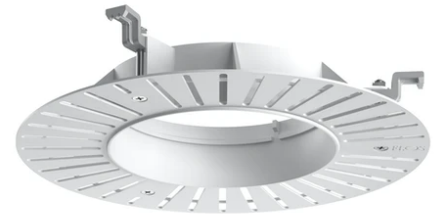

Light Shadow Pro Ø 90 Adjustable Optic Flood

Installation Frame Trim
08.0165.40

Installation Frame Trim
08.0165.14

Continuous current power supply, 0/1-10V dimmable, 220/240V – 50/60Hz, 300mA-16W / 350mA-18W / 400mA-21W / 500mA-27W / 600mA-32W / 650mA-35W / 700/750/800/900/950/1000/1050mA-36W
60.9439