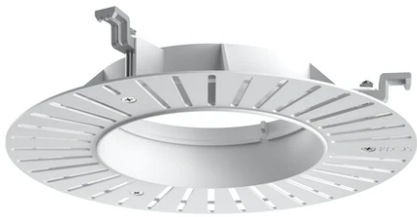

Installation Frame No Trim
08.0167.00