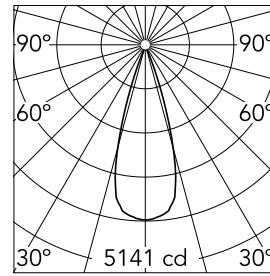

Main specifications

Number of heads	1	Net lumen (lm)	1465
Lamp category	LED	Mountings	Recessed
Power (W)	18W	Environment	Indoor dry location
CCT (K)	3000K		
CRI	90		

Optical

Lighting type	Direct
LED type	LED array
Light distribution	Symmetric
Optical type	Flood
Beam angle (°)	33
Beam angle C90-270 (°)	33

Physical

Color	Black	Rotation (°)	355
Orientation	Adjustable	Spot diameter (mm)	90
Recessed depth (mm)	111		
Weight (kg)	0.54		
Tilt (°)	35		

Light Shadow Pro Ø 90 Adjustable Optic Flood

Continuous current power supply,
Mains dimming, leading & trailing edge
220/240V – 50/60Hz, 300mA-14W /
350mA-17W / 400mA-19W /
450/500/600/650/700/750/800/900mA –
20W
60.9467