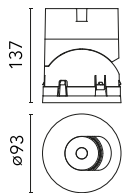

Main specifications

Number of heads	1	Net lumen (lm)	1465
Lamp category	LED	Mountings	Recessed
Power (W)	18W	Environment	Indoor dry location
CCT (K)	3000K		
CRI	90		

Optical

Lighting type	Direct
LED type	LED array
Light distribution	Symmetric
Optical type	Flood
Beam angle (°)	33
Beam angle C90-270 (°)	33