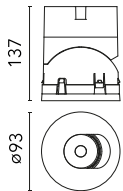

Light Shadow Pro Ø 90 Adjustable Optic Flood

New

03.9988.06 - Chrome

LED lighting module, with low glare, to be inserted in the recessed frames (not included), installation through a bayonet system with interchangeable spots. Remote driver not included.