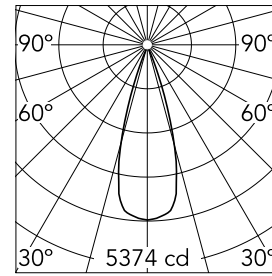

### Main specifications

Number of heads	1	Net lumen (lm)	1495
Lamp category	LED	Mountings	Recessed
Power (W)	18W	Environment	Indoor dry location
CCT (K)	3000K		
CRI	90		

### Optical

Lighting type	Direct
LED type	LED array
Light distribution	Symmetric
Optical type	Flood
Beam angle (°)	33
Beam angle C90-270 (°)	33

Beam Angle:	33°	
	h(m)	E(lx) D(m)
1	5374	0.59
2	1344	1.17
3	597	1.76
4	336	2.35
5	215	2.93

### Physical

Color	Chrome	Rotation (°)	355
Orientation	Adjustable	Spot diameter (mm)	90
Recessed depth (mm)	111		
Weight (kg)	0.54		
Tilt (°)	35		