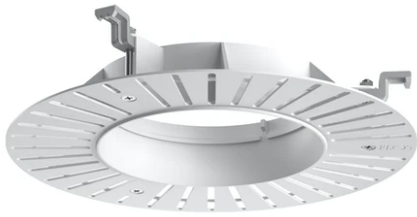

Light Shadow Pro Ø 90 Adjustable Optic Flood

Installation Frame No Trim
08.0167.00