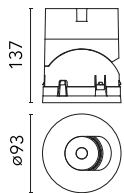

Main specifications

Number of heads	1	Net lumen (lm)	1392
Lamp category	LED	Mountings	Recessed
Power (W)	18W	Environment	Indoor dry location
CCT (K)	2700K		
CRI	90		

Optical

Lighting type	Direct
LED type	LED array
Light distribution	Symmetric
Optical type	Flood
Beam angle (°)	33
Beam angle C90-270 (°)	33