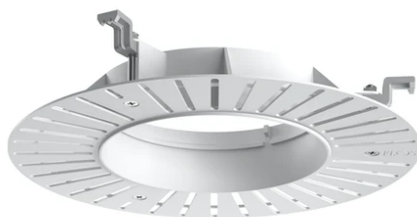

Installation Frame Trim
08.0165.40

Installation Frame No Trim
08.0167.00

Continuous current power supply, Mains dimming, leading & trailing edge 220/240V – 50/60Hz, 300mA-14W / 350mA-17W / 400mA-19W / 450/500/600/650/700/750/800/900mA – 20W
60.9467