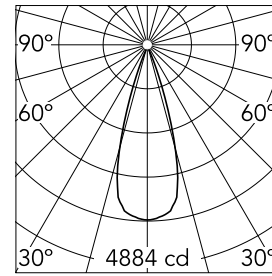

Main specifications

Number of heads	1	Net lumen (lm)	1392
Lamp category	LED	Mountings	Recessed
Power (W)	18W	Environment	Indoor dry location
CCT (K)	2700K		
CRI	90		

Optical

Lighting type	Direct
LED type	LED array
Light distribution	Symmetric
Optical type	Flood
Beam angle (°)	33
Beam angle C90-270 (°)	33