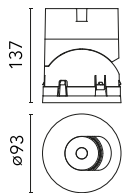

Main specifications

Number of heads	1	Net lumen (lm)	1629
Lamp category	LED	Mountings	Recessed
Power (W)	18W	Environment	Indoor dry location
CCT (K)	4000K		
CRI	90		

Optical

Lighting type	Direct
LED type	LED array
Light distribution	Symmetric
Optical type	Flood
Beam angle (°)	33
Beam angle C90-270 (°)	33