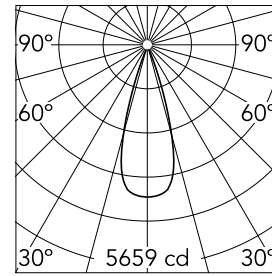

Main specifications

Number of heads	1	Net lumen (lm)	1629
Lamp category	LED	Mountings	Recessed
Power (W)	18W	Environment	Indoor dry location
CCT (K)	4000K		
CRI	90		

Optical

Lighting type	Direct
LED type	LED array
Light distribution	Symmetric
Optical type	Flood
Beam angle (°)	33
Beam angle C90-270 (°)	33

Physical

Color	Black	Rotation (°)	355
Orientation	Adjustable	Spot diameter (mm)	90
Recessed depth (mm)	111		
Weight (kg)	0.54		
Tilt (°)	35		

Light Shadow Pro Ø 90 Adjustable Optic Flood

Continuous current power supply,
Mains dimming, leading & trailing edge
220/240V – 50/60Hz, 300mA-14W /
350mA-17W / 400mA-19W /
450/500/600/650/700/750/800/900mA –
20W
60.9467