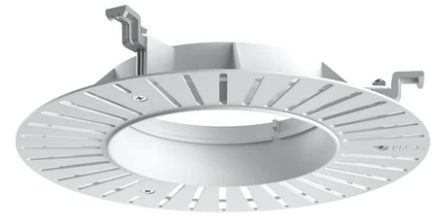

Light Shadow Pro Ø 90 Adjustable Optic Flood

New

■ 03.9943.14 - Black

LED lighting module, with low glare, to be inserted in the recessed frames (not included), installation through a bayonet system with interchangeable spots. Remote driver not included.

Main specifications

Number of heads	1	Net lumen (lm)	1629
Lamp category	LED	Mountings	Recessed
Power (W)	18W	Environment	Indoor dry location
CCT (K)	4000K		
CRI	90		

Optical

Lighting type	Direct
LED type	LED array
Light distribution	Symmetric
Optical type	Flood
Beam angle (°)	33
Beam angle C90-270 (°)	33

Beam Angle: 33°

h(m)	E(lx)	D(m)
1	5659	0.60
2	1415	1.19
3	629	1.79
4	354	2.39
5	226	2.98

Luminous flux luminaire
1629 lm

Electrical

Current (mA)	500	Insulation class	III
Dimmable	Yes		
Driver	Remote excluded		
Driver type	Non Dimmable, Dimmable DALI 2, Dimmable, Dimmable Casambi, Dimmable 1-10V, Dimmable DALI 1, Mains Cut Dimming		
Emergency	Without		

Physical

Color	Black	Rotation (°)	355
Orientation	Adjustable	Spot diameter (mm)	90
Recessed depth (mm)	111		
Weight (kg)	0.54		
Tilt (°)	35		

Light Shadow Pro Ø 90 Adjustable Optic Flood

Continuous current power supply,
Mains dimming, leading & trailing edge
220/240V – 50/60Hz, 300mA-14W /
350mA-17W / 400mA-19W /
450/500/600/650/700/750/800/900mA –
20W
60.9467