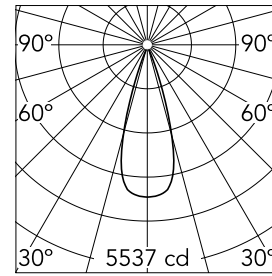

Main specifications

Number of heads	1	Net lumen (lm)	1594
Lamp category	LED	Mountings	Recessed
Power (W)	18W	Environment	Indoor dry location
CCT (K)	4000K		
CRI	90		

Optical

Lighting type	Direct
LED type	LED array
Light distribution	Symmetric
Optical type	Flood
Beam angle (°)	33
Beam angle C90-270 (°)	33

Physical

Color	Chrome	Rotation (°)	355
Orientation	Adjustable	Spot diameter (mm)	90
Recessed depth (mm)	111		
Weight (kg)	0.54		
Tilt (°)	35		

Light Shadow Pro Ø 90 Adjustable Optic Flood

Continuous current power supply of 13-20W, 110/240V – 50/60Hz with power current selected through adjustable 300 mA – 15W / 350 mA – 18W / 400/450/500/550/600/ 650/700/750/800/850/900 mA – 15W. switch. 0/1-10V or push dimming
60.9188