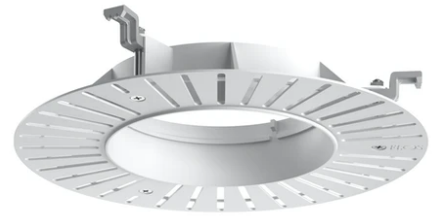

Continuous current supply source 240V
– 50/60Hz with dimmable DALI 2, push
dimming. 300mA-16W / 350mA-18W /
400mA-21W / 500mA-27W / 600mA-32W
/ 650mA-35W
700/750/800/900/950/1000/1050mA-38W
60.9186

Continuous current power supply of
12-20W, 110/240V – 50/60Hz with power
current selected through adjustable
350mA – 17W / 400mA – 19W / 450 / 550
/ 600 / 700mA – 20W regulable Dali 1 y
Dali 2
60.9222

Installation Frame No Trim
08.0167.00