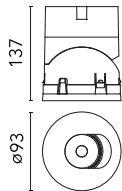

Main specifications

Number of heads	1	Net lumen (lm)	1594
Lamp category	LED	Mountings	Recessed
Power (W)	18W	Environment	Indoor dry location
CCT (K)	4000K		
CRI	90		

Optical

Lighting type	Direct
LED type	LED array
Light distribution	Symmetric
Optical type	Flood
Beam angle (°)	33
Beam angle C90-270 (°)	33