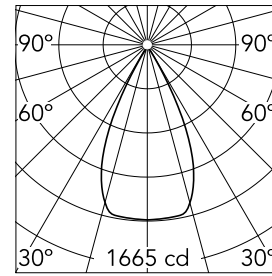

Main specifications

Number of heads	1	Net lumen (lm)	1240
Lamp category	LED	Mountings	Recessed
Power (W)	15W	Environment	Indoor dry location
CCT (K)	3000K		
CRI	90		

Optical

Lighting type	Direct
LED type	LED array
Light distribution	Symmetric
Optical type	Wide flood
Beam angle (°)	51
Beam angle C90-270 (°)	51

Physical

Color	Chrome
Orientation	Fixed
Recessed depth (mm)	91
Weight (kg)	0.22
Spot diameter (mm)	60

Note

Please select 300 mA setting in the remote driver to match the power of the Adjustable version.

Light Shadow Pro Ø 60 Fixed Optic Wide Flood