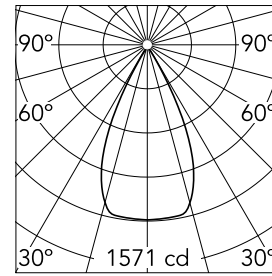

Main specifications

Number of heads	1	Net lumen (lm)	1171
Lamp category	LED	Mountings	Recessed
Power (W)	15W	Environment	Indoor dry location
CCT (K)	2700K		
CRI	90		

Optical

Lighting type	Direct
LED type	LED array
Light distribution	Symmetric
Optical type	Wide flood
Beam angle (°)	51
Beam angle C90-270 (°)	51

Physical

Color	White
Orientation	Fixed
Recessed depth (mm)	91
Weight (kg)	0.22
Spot diameter (mm)	60

Note

Please select 300 mA setting in the remote driver to match the power of the Adjustable version.

Light Shadow Pro Ø 60 Fixed Optic Wide Flood