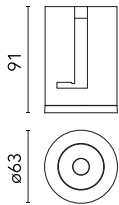

Main specifications

Number of heads	1	Net lumen (lm)	1154
Lamp category	LED	Mountings	Recessed
Power (W)	15W	Environment	Indoor dry location
CCT (K)	2700K		
CRI	90		

Optical

Lighting type	Direct
LED type	LED array
Light distribution	Symmetric
Optical type	Wide flood
Beam angle (°)	51
Beam angle C90-270 (°)	51

Physical

Color	Black
Orientation	Fixed
Recessed depth (mm)	91
Weight (kg)	0.22
Spot diameter (mm)	60

Note

Please select 300 mA setting in the remote driver to match the power of the Adjustable version.

Light Shadow Pro Ø 60 Fixed Optic Wide Flood