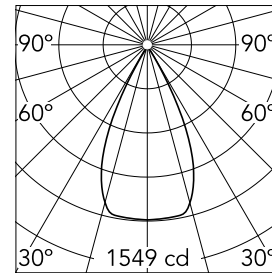

Main specifications

Number of heads	1	Net lumen (lm)	1154
Lamp category	LED	Mountings	Recessed
Power (W)	15W	Environment	Indoor dry location
CCT (K)	2700K		
CRI	90		

Optical

Lighting type	Direct
LED type	LED array
Light distribution	Symmetric
Optical type	Wide flood
Beam angle (°)	51
Beam angle C90-270 (°)	51

Physical

Color	Black
Orientation	Fixed
Recessed depth (mm)	91
Weight (kg)	0.22
Spot diameter (mm)	60

Note

Please select 300 mA setting in the remote driver to match the power of the Adjustable version.

Light Shadow Pro Ø 60 Fixed Optic Wide Flood