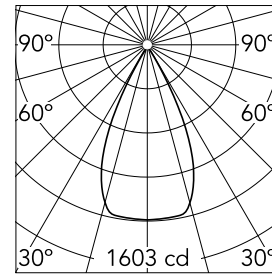

Main specifications

Number of heads	1	Net lumen (lm)	1194
Lamp category	LED	Mountings	Recessed
Power (W)	15W	Environment	Indoor dry location
CCT (K)	2700K		
CRI	90		

Optical

Lighting type	Direct
LED type	LED array
Light distribution	Symmetric
Optical type	Wide flood
Beam angle (°)	51
Beam angle C90-270 (°)	51

Physical

Color	Chrome
Orientation	Fixed
Recessed depth (mm)	91
Weight (kg)	0.22
Spot diameter (mm)	60

Note

Please select 300 mA setting in the remote driver to match the power of the Adjustable version.

Light Shadow Pro Ø 60 Fixed Optic Wide Flood