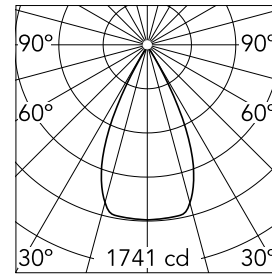

Main specifications

Number of heads	1	Net lumen (lm)	1297
Lamp category	LED	Mountings	Recessed
Power (W)	15W	Environment	Indoor dry location
CCT (K)	4000K		
CRI	90		

Optical

Lighting type	Direct
LED type	LED array
Light distribution	Symmetric
Optical type	Wide flood
Beam angle (°)	51
Beam angle C90-270 (°)	51

Physical

Color	Black
Orientation	Fixed
Recessed depth (mm)	91
Weight (kg)	0.22
Spot diameter (mm)	60

Note

Please select 300 mA setting in the remote driver to match the power of the Adjustable version.

Light Shadow Pro Ø 60 Fixed Optic Wide Flood