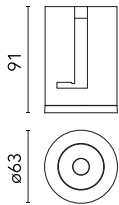

Main specifications

Number of heads	1	Net lumen (lm)	1297
Lamp category	LED	Mountings	Recessed
Power (W)	15W	Environment	Indoor dry location
CCT (K)	4000K		
CRI	90		

Optical

Lighting type	Direct
LED type	LED array
Light distribution	Symmetric
Optical type	Wide flood
Beam angle (°)	51
Beam angle C90-270 (°)	51

Physical

Color	Black
Orientation	Fixed
Recessed depth (mm)	91
Weight (kg)	0.22
Spot diameter (mm)	60

Note

Please select 300 mA setting in the remote driver to match the power of the Adjustable version.

Light Shadow Pro Ø 60 Fixed Optic Wide Flood