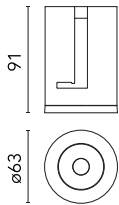

Main specifications

Number of heads	1	Net lumen (lm)	1225
Lamp category	LED	Mountings	Recessed
Power (W)	15W	Environment	Indoor dry location
CCT (K)	3000K		
CRI	90		

Optical

Lighting type	Direct
LED type	LED array
Light distribution	Symmetric
Optical type	Spot
Beam angle (°)	16
Beam angle C90-270 (°)	16

Physical

Color	Gold
Orientation	Fixed
Recessed depth (mm)	91
Weight (kg)	0.22
Spot diameter (mm)	60

Note

Please select 300 mA setting in the remote driver to match the power of the Adjustable version.

Light Shadow Pro Ø 60 Fixed Optic Spot