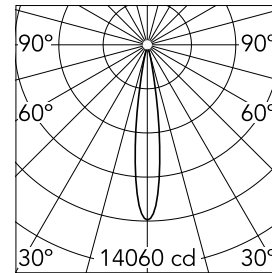

Main specifications

Number of heads	1	Net lumen (lm)	1225
Lamp category	LED	Mountings	Recessed
Power (W)	15W	Environment	Indoor dry location
CCT (K)	3000K		
CRI	90		

Optical

Lighting type	Direct
LED type	LED array
Light distribution	Symmetric
Optical type	Spot
Beam angle (°)	16
Beam angle C90-270 (°)	16

Physical

Color	Gold
Orientation	Fixed
Recessed depth (mm)	91
Weight (kg)	0.22
Spot diameter (mm)	60

Note

Please select 300 mA setting in the remote driver to match the power of the Adjustable version.

Light Shadow Pro Ø 60 Fixed Optic Spot