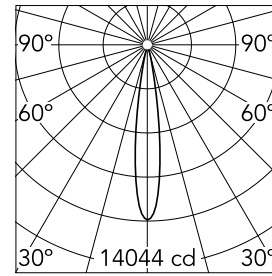

Main specifications

Number of heads	1	Net lumen (lm)	1249
Lamp category	LED	Mountings	Recessed
Power (W)	15W	Environment	Indoor dry location
CCT (K)	3000K		
CRI	90		

Optical

Lighting type	Direct
LED type	LED array
Light distribution	Symmetric
Optical type	Spot
Beam angle (°)	16
Beam angle C90-270 (°)	16

Physical

Color	Chrome
Orientation	Fixed
Recessed depth (mm)	91
Weight (kg)	0.22
Spot diameter (mm)	60

Note

Please select 300 mA setting in the remote driver to match the power of the Adjustable version.

Light Shadow Pro Ø 60 Fixed Optic Spot