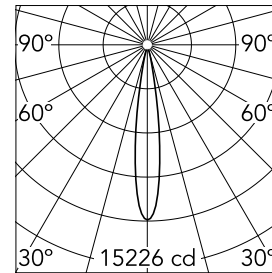

Main specifications

Number of heads	1	Net lumen (lm)	1327
Lamp category	LED	Mountings	Recessed
Power (W)	15W	Environment	Indoor dry location
CCT (K)	4000K		
CRI	90		

Optical

Lighting type	Direct
LED type	LED array
Light distribution	Symmetric
Optical type	Spot
Beam angle (°)	16
Beam angle C90-270 (°)	16

Physical

Color	Gold
Orientation	Fixed
Recessed depth (mm)	91
Weight (kg)	0.22
Spot diameter (mm)	60

Note

Please select 300 mA setting in the remote driver to match the power of the Adjustable version.

Light Shadow Pro Ø 60 Fixed Optic Spot