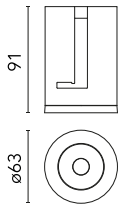

Main specifications

Number of heads	1	Net lumen (lm)	1327
Lamp category	LED	Mountings	Recessed
Power (W)	15W	Environment	Indoor dry location
CCT (K)	4000K		
CRI	90		

Optical

Lighting type	Direct
LED type	LED array
Light distribution	Symmetric
Optical type	Spot
Beam angle (°)	16
Beam angle C90-270 (°)	16

Physical

Color	Gold
Orientation	Fixed
Recessed depth (mm)	91
Weight (kg)	0.22
Spot diameter (mm)	60

Note

Please select 300 mA setting in the remote driver to match the power of the Adjustable version.

Light Shadow Pro Ø 60 Fixed Optic Spot