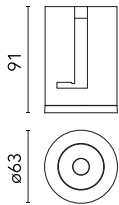

Light Shadow Pro Ø 60 Fixed Optic Medium

New

■ 03.9955.14 - Black

LED lighting module, with low glare, to be inserted in the recessed frames (not included), installation through a bayonet system with interchangeable spots. Remote driver not included.