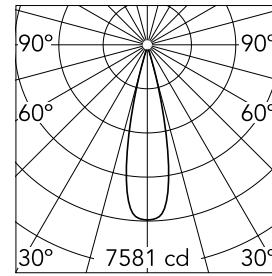

### Main specifications

Number of heads	1	Net lumen (lm)	1203
Lamp category	LED	Mountings	Recessed
Power (W)	15W	Environment	Indoor dry location
CCT (K)	3000K		
CRI	90		

### Optical

Lighting type	Direct
LED type	LED array
Light distribution	Symmetric
Optical type	Medium
Beam angle (°)	24
Beam angle C90-270 (°)	24

Beam Angle: 24°

h(m)	E(lx)	D(m)
1	7581	0.43
2	1895	0.86
3	842	1.29
4	474	1.72
5	303	2.16

### Physical

Color	Black
Orientation	Fixed
Recessed depth (mm)	91
Weight (kg)	0.22
Spot diameter (mm)	60