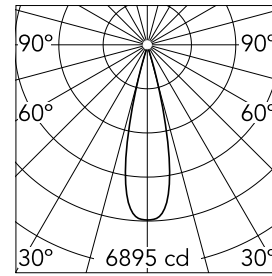

Main specifications

Number of heads	1	Net lumen (lm)	1174
Lamp category	LED	Mountings	Recessed
Power (W)	15W	Environment	Indoor dry location
CCT (K)	2700K		
CRI	90		

Optical

Lighting type	Direct
LED type	LED array
Light distribution	Symmetric
Optical type	Medium
Beam angle (°)	25
Beam angle C90-270 (°)	25

Physical

Color	Gold
Orientation	Fixed
Recessed depth (mm)	91
Weight (kg)	0.22
Spot diameter (mm)	60

Note

Please select 300 mA setting in the remote driver to match the power of the Adjustable version.

Light Shadow Pro Ø 60 Fixed Optic Medium