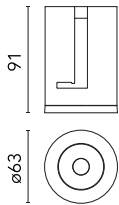

Main specifications

Number of heads	1	Net lumen (lm)	1174
Lamp category	LED	Mountings	Recessed
Power (W)	15W	Environment	Indoor dry location
CCT (K)	2700K		
CRI	90		

Optical

Lighting type	Direct
LED type	LED array
Light distribution	Symmetric
Optical type	Medium
Beam angle (°)	25
Beam angle C90-270 (°)	25

Physical

Color	Gold
Orientation	Fixed
Recessed depth (mm)	91
Weight (kg)	0.22
Spot diameter (mm)	60

Note

Please select 300 mA setting in the remote driver to match the power of the Adjustable version.

Light Shadow Pro Ø 60 Fixed Optic Medium