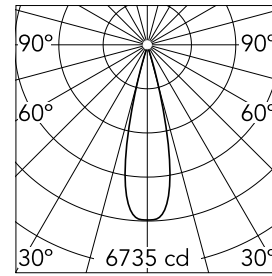

Main specifications

Number of heads	1	Net lumen (lm)	1180
Lamp category	LED	Mountings	Recessed
Power (W)	15W	Environment	Indoor dry location
CCT (K)	2700K		
CRI	90		

Optical

Lighting type	Direct
LED type	LED array
Light distribution	Symmetric
Optical type	Medium
Beam angle (°)	25
Beam angle C90-270 (°)	25

Physical

Color	White
Orientation	Fixed
Recessed depth (mm)	91
Weight (kg)	0.22
Spot diameter (mm)	60

Note

Please select 300 mA setting in the remote driver to match the power of the Adjustable version.

Light Shadow Pro Ø 60 Fixed Optic Medium