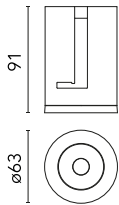

Main specifications

Number of heads	1	Net lumen (lm)	1180
Lamp category	LED	Mountings	Recessed
Power (W)	15W	Environment	Indoor dry location
CCT (K)	2700K		
CRI	90		

Optical

Lighting type	Direct
LED type	LED array
Light distribution	Symmetric
Optical type	Medium
Beam angle (°)	25
Beam angle C90-270 (°)	25

Physical

Color	White
Orientation	Fixed
Recessed depth (mm)	91
Weight (kg)	0.22
Spot diameter (mm)	60

Note

Please select 300 mA setting in the remote driver to match the power of the Adjustable version.

Light Shadow Pro Ø 60 Fixed Optic Medium