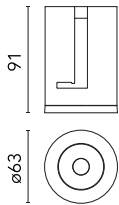

Main specifications

Number of heads	1	Net lumen (lm)	1320
Lamp category	LED	Mountings	Recessed
Power (W)	15W	Environment	Indoor dry location
CCT (K)	4000K		
CRI	90		

Optical

Lighting type	Direct
LED type	LED array
Light distribution	Symmetric
Optical type	Medium
Beam angle (°)	25
Beam angle C90-270 (°)	25

Physical

Color	Gold
Orientation	Fixed
Recessed depth (mm)	91
Weight (kg)	0.22
Spot diameter (mm)	60

Note

Please select 300 mA setting in the remote driver to match the power of the Adjustable version.

Light Shadow Pro Ø 60 Fixed Optic Medium