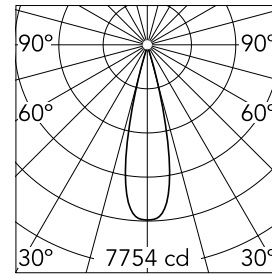

Main specifications

Number of heads	1	Net lumen (lm)	1320
Lamp category	LED	Mountings	Recessed
Power (W)	15W	Environment	Indoor dry location
CCT (K)	4000K		
CRI	90		

Optical

Lighting type	Direct
LED type	LED array
Light distribution	Symmetric
Optical type	Medium
Beam angle (°)	25
Beam angle C90-270 (°)	25

Physical

Color	Gold
Orientation	Fixed
Recessed depth (mm)	91
Weight (kg)	0.22
Spot diameter (mm)	60

Note

Please select 300 mA setting in the remote driver to match the power of the Adjustable version.

Light Shadow Pro Ø 60 Fixed Optic Medium