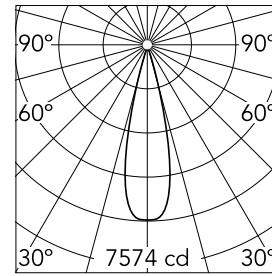

### Optical

Lighting type	Direct
LED type	LED array
Light distribution	Symmetric
Optical type	Medium
Beam angle (°)	25
Beam angle C90-270 (°)	25

Beam Angle:	25°		
	h(m)	E(lx)	D(m)
1	7574	0.45	
2	1893	0.90	
3	842	1.36	
4	473	1.81	
5	303	2.26	

### Physical

Color	White
Orientation	Fixed
Recessed depth (mm)	91
Weight (kg)	0.22
Spot diameter (mm)	60