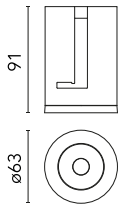

Main specifications

Number of heads	1	Net lumen (lm)	1302
Lamp category	LED	Mountings	Recessed
Power (W)	15W	Environment	Indoor dry location
CCT (K)	4000K		
CRI	90		

Optical

Lighting type	Direct
LED type	LED array
Light distribution	Symmetric
Optical type	Medium
Beam angle (°)	24
Beam angle C90-270 (°)	24

Physical

Color	Black
Orientation	Fixed
Recessed depth (mm)	91
Weight (kg)	0.22
Spot diameter (mm)	60

Note

Please select 300 mA setting in the remote driver to match the power of the Adjustable version.

Light Shadow Pro Ø 60 Fixed Optic Medium