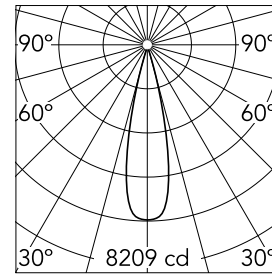

Main specifications

Number of heads	1	Net lumen (lm)	1302
Lamp category	LED	Mountings	Recessed
Power (W)	15W	Environment	Indoor dry location
CCT (K)	4000K		
CRI	90		

Optical

Lighting type	Direct
LED type	LED array
Light distribution	Symmetric
Optical type	Medium
Beam angle (°)	24
Beam angle C90-270 (°)	24